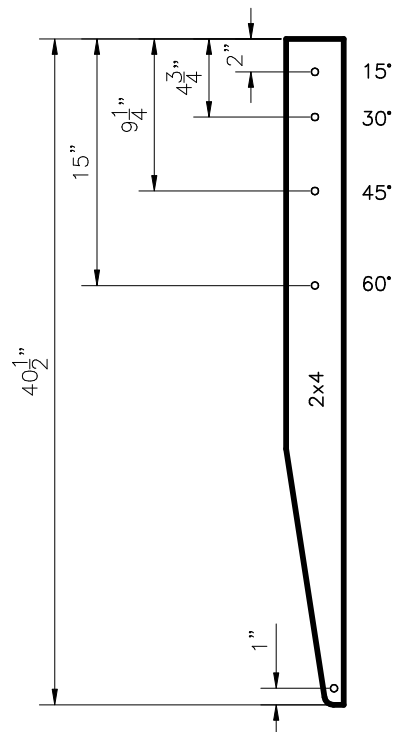

BACK VIEW
NOT TO SCALE

BACK SIDE VIEW
NOT TO SCALE

RAMP BOTTOM VIEW
NOT TO SCALE

BOTTOM BOARD SIDE VIEW
NOT TO SCALE

DES BY: SCOTIA DUST DEVILS	
DRWN BY: M.F.	DATE: OCT. 16, 2001
SCALE: NOT TO SCALE	

**ADJUSTABLE FLYBALL
TRAINING SHOOT**