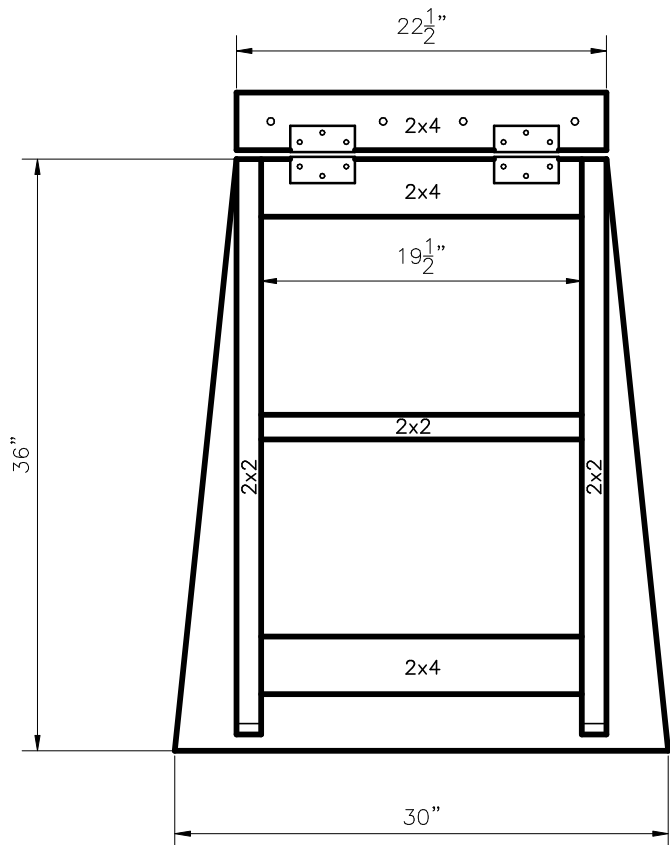

BACK VIEW
NOT TO SCALE

BACK SIDE VIEW
NOT TO SCALE

RAMP BOTTOM VIEW
NOT TO SCALE

BOTTOM BOARD SIDE VIEW
NOT TO SCALE

DES BY: SCOTIA DUST DEVILS	
DRWN BY: M.F.	DATE: OCT. 16, 2001
SCALE: NOT TO SCALE	

**ADJUSTABLE FLYBALL
TRAINING SHOOT**